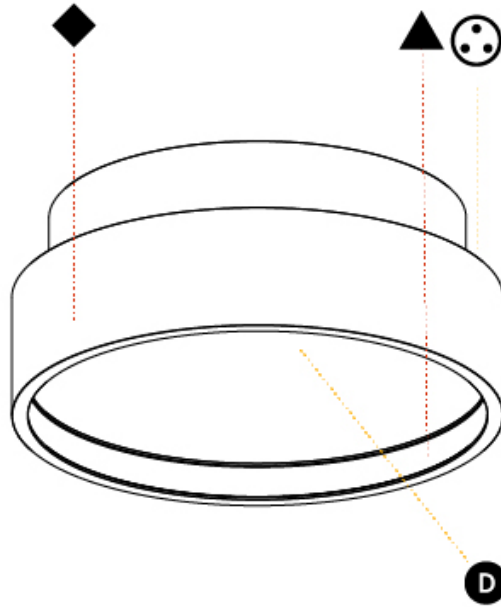

SIGN DIVA KORONA SURFACE

A3D095-

PROJECT _____

TYPE _____

SPECIFIER _____

QUANTITY _____

DATE _____